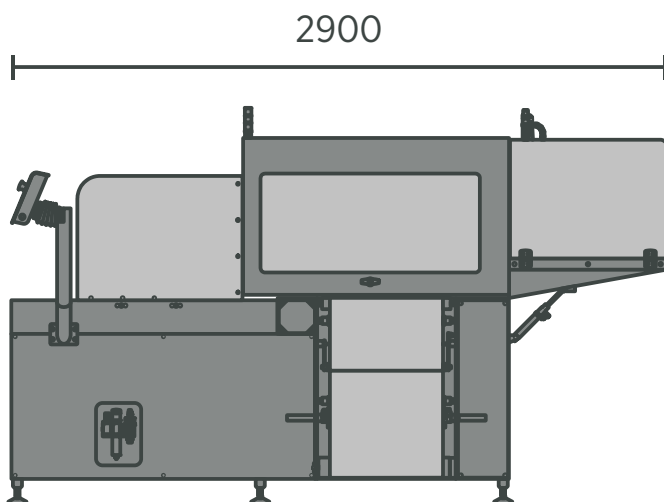

ROQ

YOUR PARTNER IN PRINT

3IN1
ROQ OUT

NEW

ROQ OUT HIGHLIGHTS

350 PIECES PER HOUR

IDEAL FOR T-SHIRTS,
SWEATS, OR OTHER
SIMILAR ITEMS

THE MACHINE INCLUDES
3 STANDARD FOLDING
DIMENSIONS

OPTIONAL BAR CODE
SCANNER AVAILABLE

COMPACT DIMENSIONS

3IN1 ROQ OUT

ROQ OUT is a automatic folding, packaging and labeling machine. Primarily for T-shirts, sweaters and polos the ROQ OUT provides a complete 3 in 1 solution.

Non-standard dimensions between the minimum and maximum limit can be achieved by customizing the machine.

In the packaging phase, the ROQ OUT uses rolls of low-density polyethylene (LDPE) or polypropylene (PP) plastic film, 40 to 60 microns thick, previously folded in two layers, with the possibility of using poly mailer plastic.

After labeling the piece is ready!

NEW

3 IN 1

FOLDING STATION

STANDARD DIMENSIONS

165mm x 200mm
6.5" x 7.85"
(WxL)

245mm x 300mm
9.65" x 11.8"
(WxL)

325mm x 365mm
12.75" x 14.35"
(WxL)