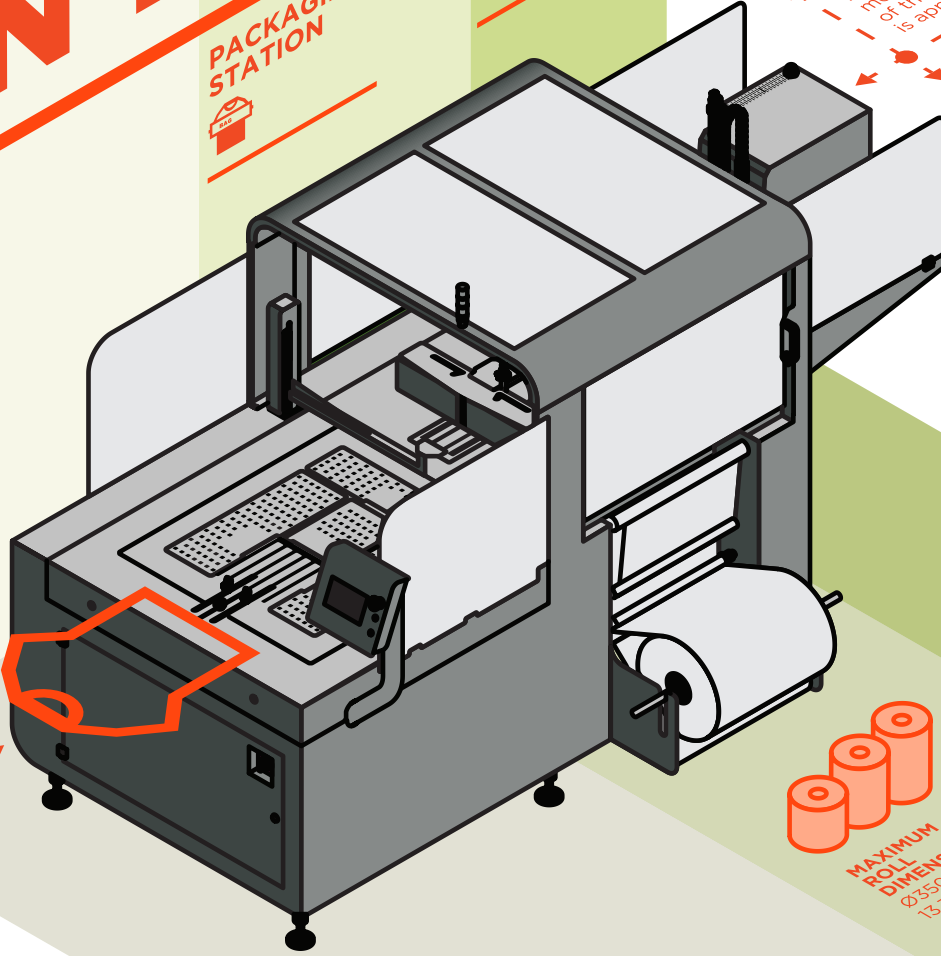

OPTIONAL BAR CODE
SCANNER AVAILABLE

COMPACT DIMENSIONS

3IN1 ROQ OUT

ROQ OUT is a automatic folding, packaging and labeling machine. Primarily for T-shirts, sweaters and polos the ROQ OUT provides a complete 3 in 1 solution.

The bag's dimensions are automatically adjusted by the operator on the interface. The length is set according to the width of the film roll being used.

The label is placed on the last station. The content of the label is set on the machine console or on the direct supplied computer using their ERP.

After labeling the piece is ready!

NEW

3 IN 1

FOLDING STATION

STANDARD DIMENSIONS

165mm x 200mm
6.5" x 7.85"
(WxL)

245mm x 300mm
9.65" x 11.8"
(WxL)

325mm x 365mm
12.75" x 14.35"
(WxL)

PACKAGING STATION

LABELING STATION

The label position is defined by the mechanical adjustment of the applicator and is applied automatically.

There is a ramp at the end of the labeller that will slide the piece down to allow for easier box packing.