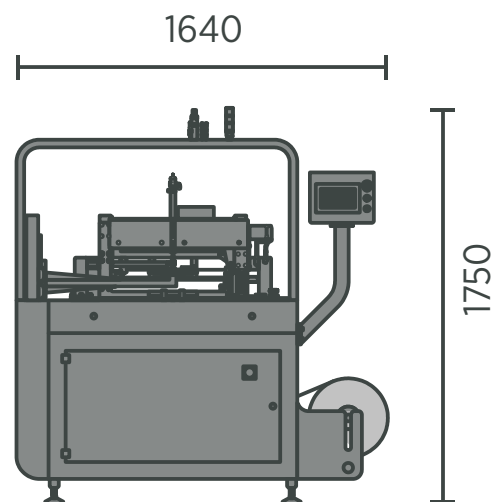

ROQ

YOUR PARTNER IN PRINT

3IN1
ROQ OUT

NEW

ROQ OUT HIGHLIGHTS

350 PIECES PER HOUR

IDEAL FOR T-SHIRTS,
SWEATS, OR OTHER
SIMILAR ITEMS

THE MACHINE INCLUDES
3 STANDARD FOLDING
DIMENSIONS

OPTIONAL BAR CODE
SCANNER AVAILABLE

COMPACT DIMENSIONS

3IN1 ROQ OUT

ROQ OUT is a automatic folding, packaging and labeling machine. Primarily for T-shirts, sweaters and polos the ROQ OUT provides a complete 3 in 1 solution.

Non-standard dimensions between the minimum and maximum limit can be achieved by customizing the machine.

In the packaging phase, the ROQ OUT uses rolls of low-density polyethylene (LDPE) or polypropylene (PP) plastic film, 40 to 60 microns thick, previously folded in two layers, with the possibility of using poly mailer plastic.

After labeling the piece is ready!

NEW

3 IN 1

FOLDING STATION

STANDARD DIMENSIONS

165mm x 200mm
6.5" x 7.85"
(WxL)

245mm x 300mm
9.65" x 11.8"
(WxL)

325mm x 365mm
12.75" x 14.35"
(WxL)