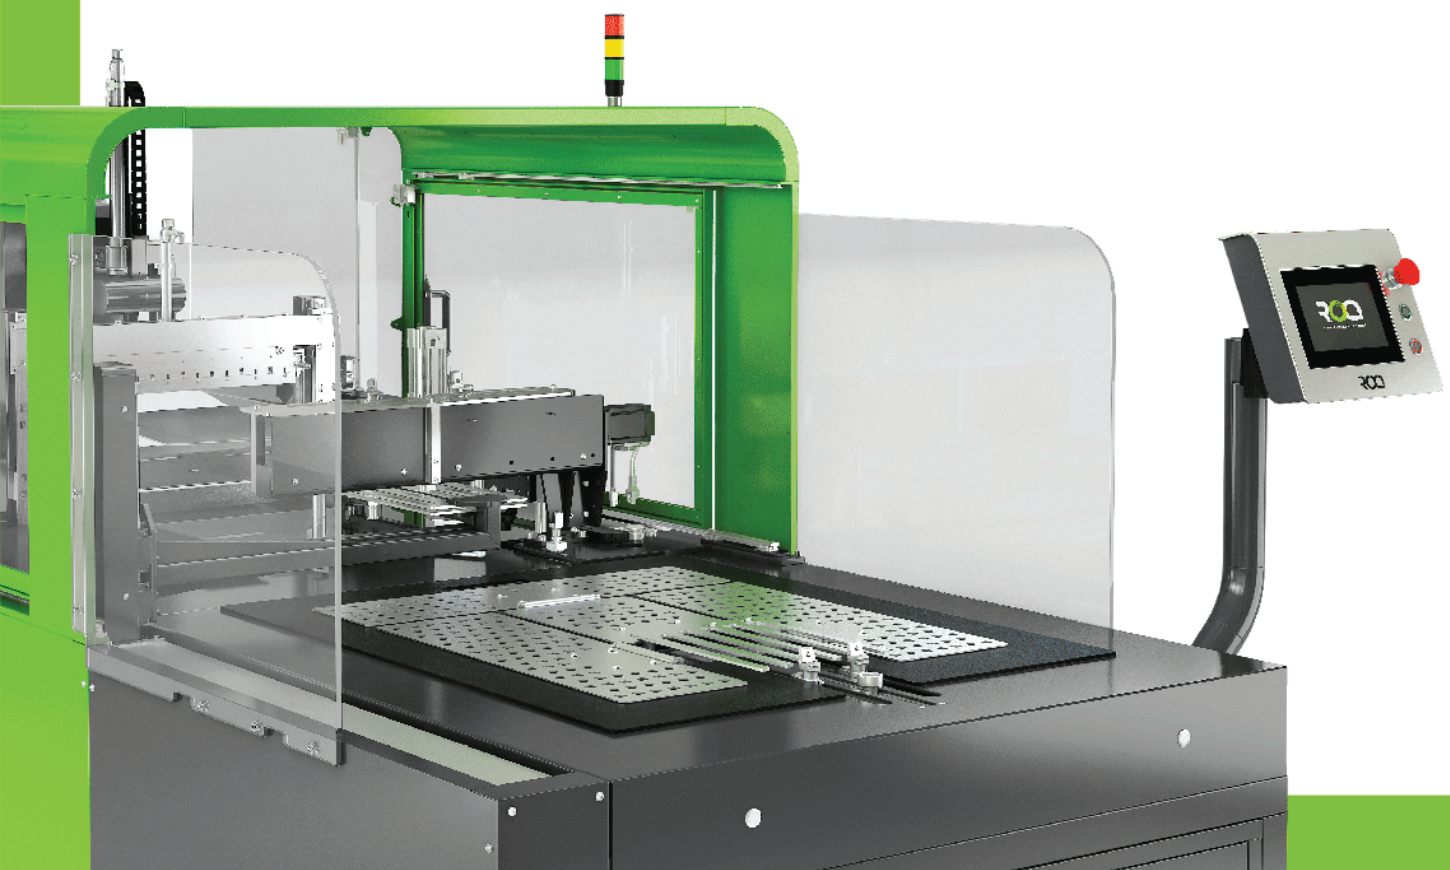

3IN1 ROQ OUT

ROQ OUT is a automatic folding, packaging and labeling machine. Primarily for T-shirts, sweaters and polos the ROQ OUT provides a complete 3 in 1 solution.

Able to boost any business, the ROQ OUT can be customized according to the customers' needs.

The final dimensions of the folded piece can be adjusted in 3 positions by changing the folding plates and adjusting the fold position.

Non-standard dimensions between the minimum and maximum limit can be achieved by customizing the machine.

In the packaging phase, the ROQ OUT uses rolls of low-density polyethylene (LDPE) or polypropylene (PP) plastic film, 40 to 60 microns thick, previously folded in two layers, with the possibility of using poly mailer plastic.

The bag's dimensions are automatically adjusted by the operator on the interface. The length is set according to the width of the film roll being used.

The label is placed on the last station. The content of the label is set on the machine console or on the direct supplied computer using their ERP.

After labeling the piece is ready!